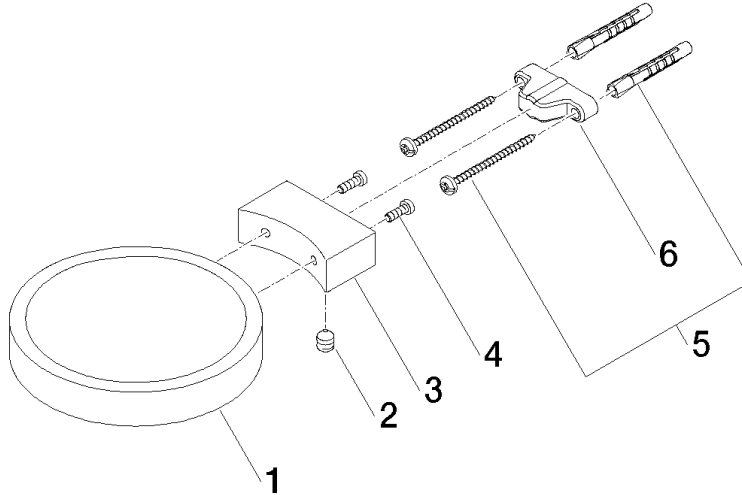

83 410 979

- width 120mm
- height 20 mm
- 145mm projection

Fits: MADISON, MEM, TARA, CL.1, LISSÉ,
VAIA, META, CYO

	Chrome	83 410 979-00
	Brushed Platinum	83 410 979-06
	Platinum	83 410 979-08
	Durabress (23kt Gold)	83 410 979-09
	Dark Chrome	83 410 979-19
	Light Gold	83 410 979-26
	Brushed Light Gold	83 410 979-27
	Brushed Durabress (23kt Gold)	83 410 979-28
	Matte Black	83 410 979-33
	Brushed Bronze	83 410 979-42
	Brushed Champagne (22kt Gold)	83 410 979-46
	Champagne (22kt Gold)	83 410 979-47
	Brushed Chrome	83 410 979-93
	Brushed Dark Platinum	83 410 979-99

83 410 979

mm [inches]

83 410 979

Parts for other finishes can be found here: Brushed Platinum

Spare parts list

No.	Item Number	Name	Quantity used	Delivery time
1	08 17 97 570-00	dish	1	10
2	09 31 11 002 90	pin	1	2
3	08 17 30 502-00	holder	1	10
4	09 30 30 080 90	screw	2	2
5	05 30 31 025 00 90	fixing set	1	2
6	09 17 20 030 90	holder	1	2