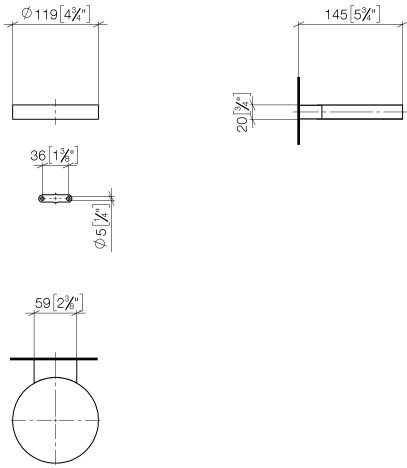

83 410 979

- width 120mm
- height 20 mm
- 145mm projection

Fits: MADISON, MEM, TARA, CL.1, LISSÉ,
VAIA, META, CYO

	Chrome	83 410 979-00
	Brushed Platinum	83 410 979-06
	Platinum	83 410 979-08
	Durabress (23kt Gold)	83 410 979-09
	Dark Chrome	83 410 979-19
	Light Gold	83 410 979-26
	Brushed Light Gold	83 410 979-27
	Brushed Durabress (23kt Gold)	83 410 979-28
	Matte Black	83 410 979-33
	Brushed Bronze	83 410 979-42
	Brushed Champagne (22kt Gold)	83 410 979-46
	Champagne (22kt Gold)	83 410 979-47
	Brushed Chrome	83 410 979-93
	Brushed Dark Platinum	83 410 979-99

83 410 979

mm [inches]

83 410 979

Parts for other finishes can be found here: Brushed Platinum

Spare parts list

No.	Item Number	Name	Quantity used	Delivery time
1	08 17 97 570-00	dish	1	10
2	09 31 11 002 90	pin	1	2
3	08 17 30 502-00	holder	1	10
4	09 30 30 080 90	screw	2	2
5	05 30 31 025 00 90	fixing set	1	2
6	09 17 20 030 90	holder	1	2